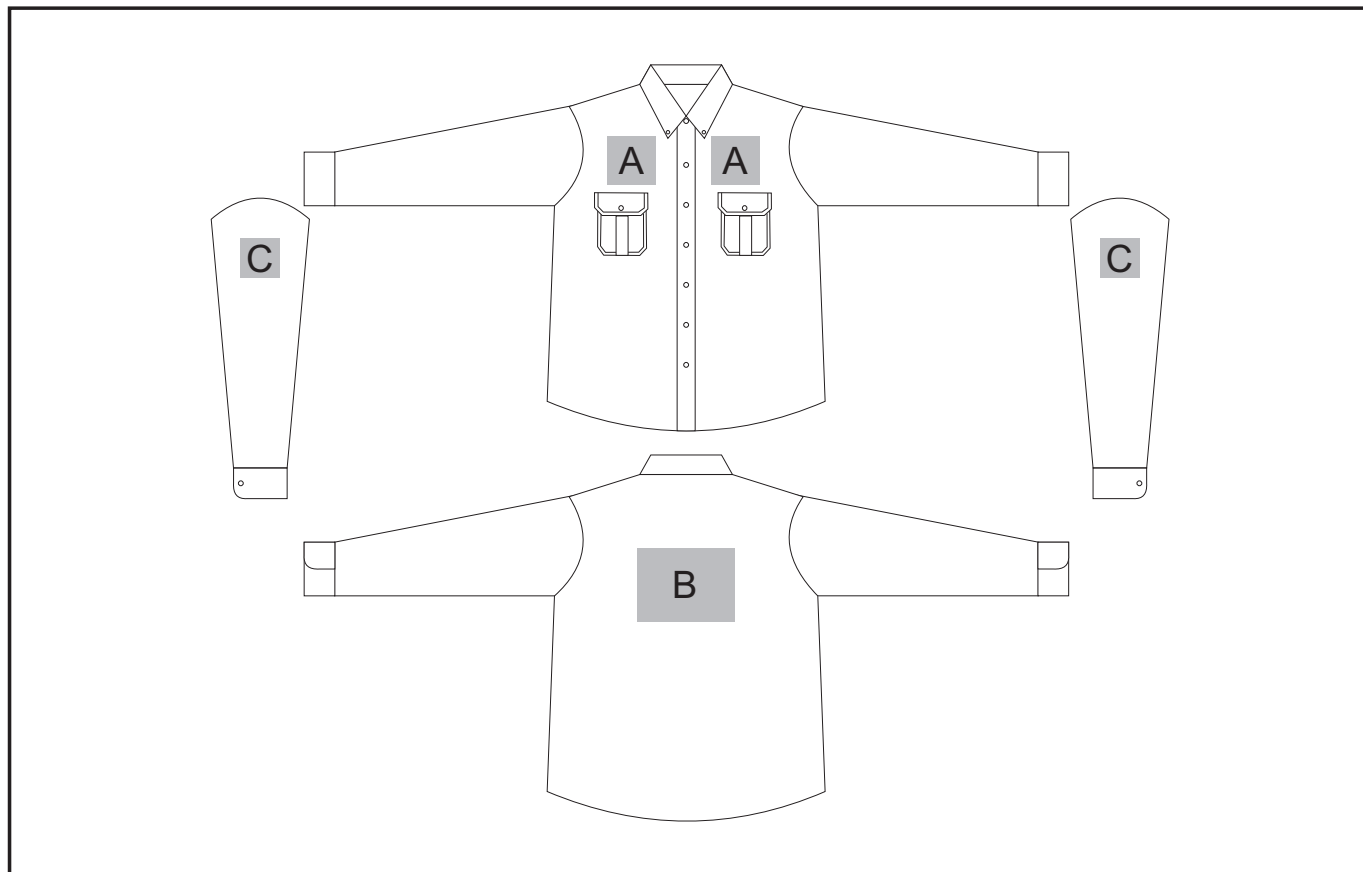

ALT-RUB

Ruben Shirt

Need to know:

- Includes 1 Position Digital Transfer (setup fee applies)
- Cannot guarantee a 100% straight branding on any clothing item with check or stripe detail
- **DTC inclusive Parameters: Left/Right Chest=100mm x 100mm OR Back = 8000mm²**

Branding Options:

Position A

1. Embroidery (EMB) - 9 colours
Size: 100mm diameter
2. Screen Print (SC) - 1 colours
Size: 100mm wide x 60mm high
3. Digital Transfer Clothing (DTC) - Full colour
Size: 100mm wide x 100mm high

Position B

1. Embroidery (EMB) - 9 colours
Size: 200mm wide x 150mm high
2. Screen Print (SC) - 1 colours
Size: 200mm wide x 150mm high
3. Digital Transfer Clothing (DTC) - Full colour
Size: 210mm wide x 148mm high

Position C

1. Embroidery (EMB) - 9 colours
Size: 80mm diameter
2. Screen Print (SC) - 1 colours
Size: 60mm wide x 60mm high
3. Digital Transfer Clothing (DTC) - Full colour
Size: 80mm wide x 80mm high